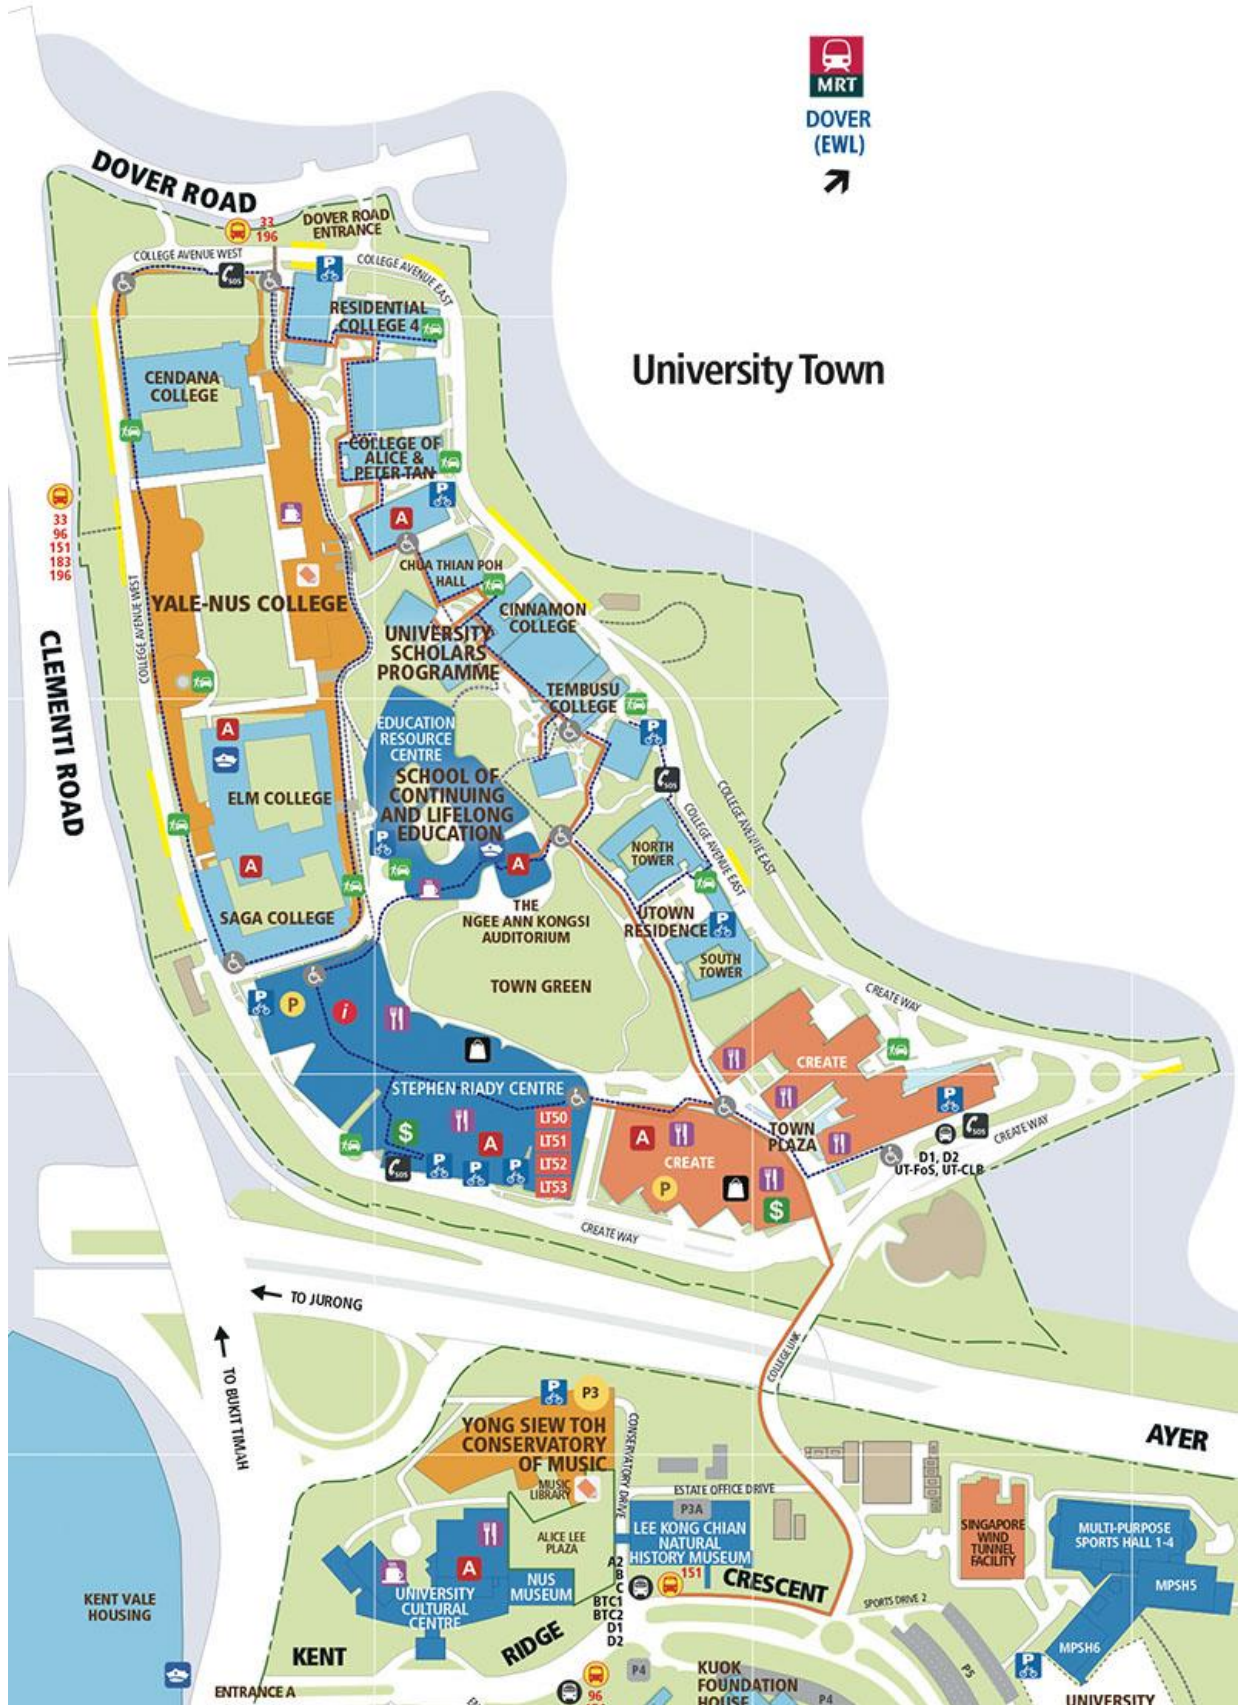

Kent Ridge Campus

University Town (UTown)

Education Resource Centre

AUDITORIUM

The Ngee Ann Kongsi Auditorium (NAK-AUD) Level 2

DISCUSSION / STUDY SPACES

Collaborative Commons Level 1
 Ian & Peony Ferguson Study Roof deck
 Mac Commons Level 1
 PC Commons Level 1
 The Study Level 2

RETAIL & DINING OUTLETS

Bookhaven Level 1
 Butter My Buns (within Bookhaven) Level 1
 FairPrice Xpress Level 1
 Flavours@UTown (food court) Level 2
 Fortune Village Level 1
 Guardian Level 1
 Hair Infinity Level 1
 Liang Seng Sports Level 1
 Pizza Hut Express Level 1

University Town (UTown)

Town Plaza

AUDITORIUM

UTown Auditorium 1 (UT AUD 1)	Level 1
-------------------------------	---------

FOOD & BEVERAGE OUTLETS

Cheers Convenience Store	Level 1
Hwang's Korean Restaurant	Level 1
Koufu Foodcourt	Level 1
Sapore Italiano	Level 1
Spice Table	Level 1
SUBWAY	Level 1
The Royals Bistro	Level 1

Between Cinnamon College (USP) and College of Alice & Peter Tan

AUDITORIUM

UTown Auditorium 3 (UT AUD 3)	B1-01
-------------------------------	-------